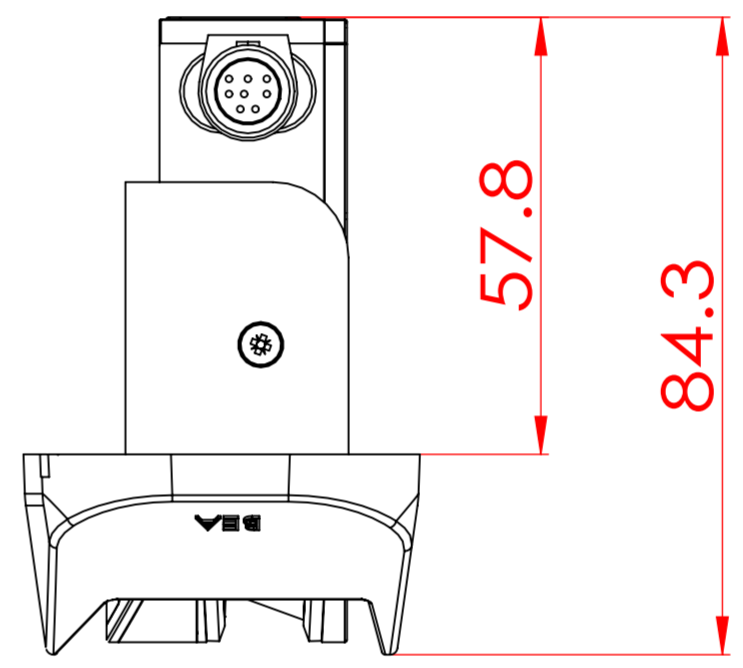

SCALE:1/2

SCALE:1/2

Part Volume : mm³ - Part Weight : gr

THIS DRAWING IS THE PROPERTY OF BEA AND MAY NOT BE REPRODUCED WITHOUT WRITTEN AGREEMENT

MODIFICATIONS LIST						
Date :	By :	Description :	Ver :	Rev :		
2021/09/15	JYU	Change logo and product name, release as version 01 for product sl	-	-		
-	-	-	-	-		
-	-	-	-	-		
-	-	-	-	-		

	PROD. NAME : E465 FLATSCAN SL TITLE : ASSY PRODUCT GENERAL TOLERANCE : -				DRAWER : WGY DATE : 08/08/16	
	MATERIAL : - TREATMENT : -				VERIFIED	APPROVED
Objct Ver.Obj Doc. Rev.Doc. Scale Size				1:1 A2		
PAGE: 1 / 1						