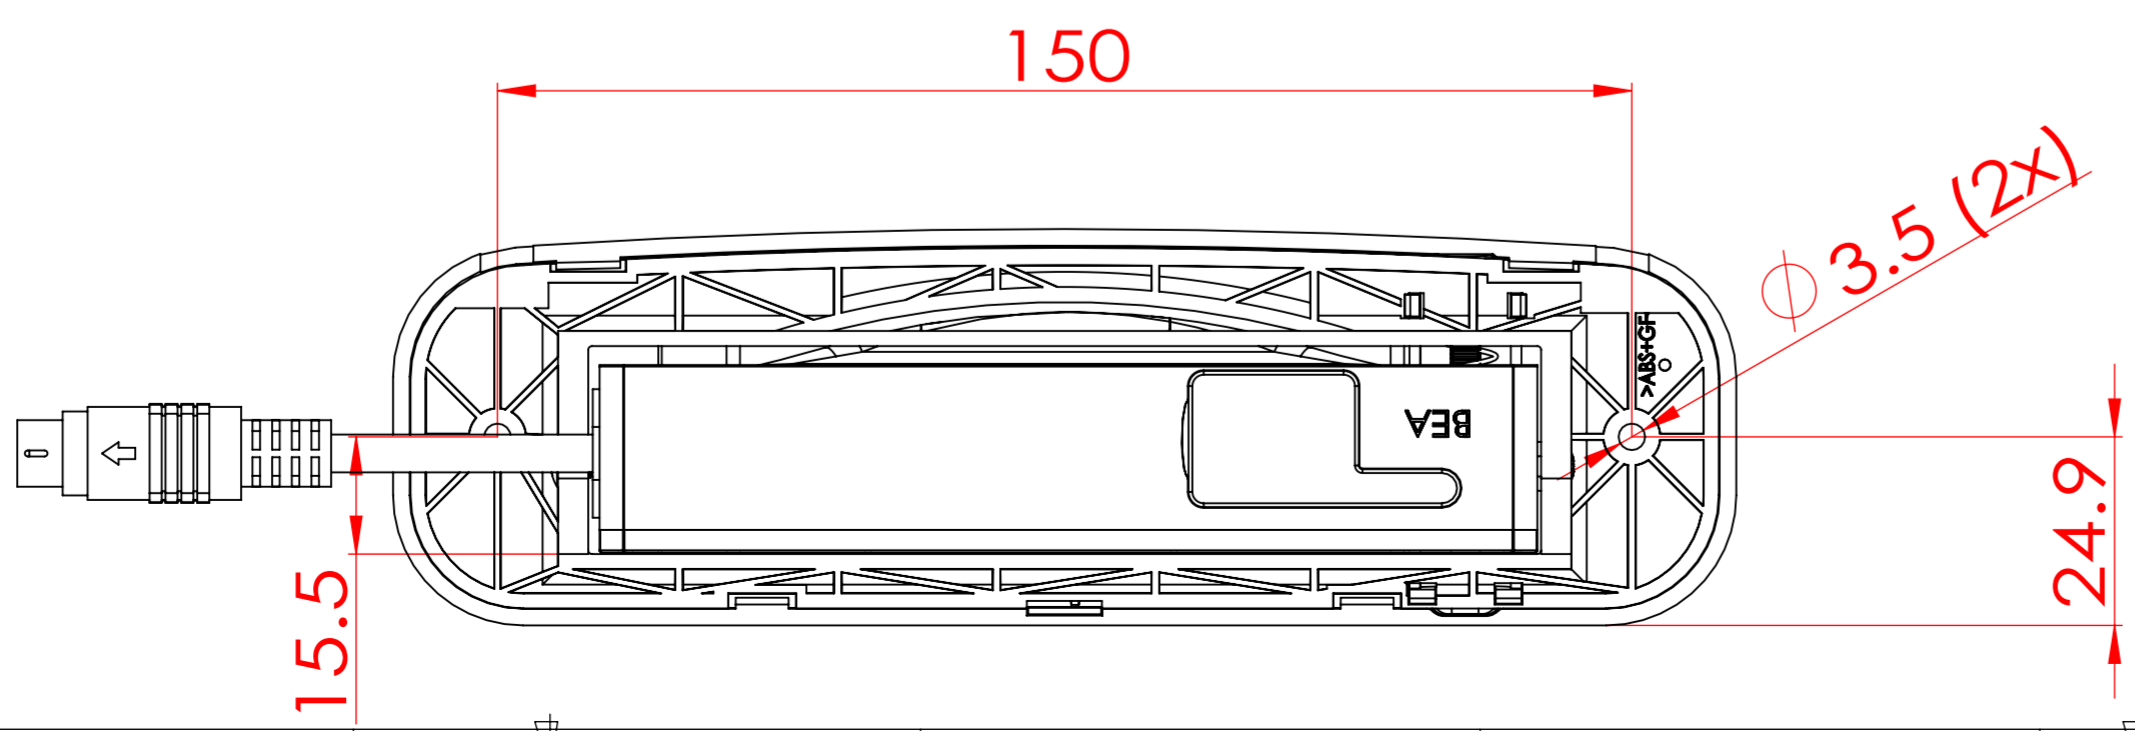

SCALE:1/2

SCALE:1/2

Part Volume : mm³ - Part Weight : gr

THIS DRAWING IS THE PROPERTY OF BEA AND MAY NOT BE REPRODUCED WITHOUT WRITTEN AGREEMENT

MODIFICATIONS LIST						
Date :	By :	Description :	Ver :	Rev :		
2021/09/15	JYU	Change logo and product name, release as version 01 for product sl	-	-		
-	-	-	-	-		
-	-	-	-	-		
-	-	-	-	-		

	PROD. NAME : E465 FLATSCAN SL TITLE : ASSY PRODUCT GENERAL TOLERANCE : -				DRAWER : WGY DATE : 08/08/16	
	MATERIAL : - TREATMENT : -				VERIFIED	APPROVED
Objct Ver.Obj Doc. Rev.Doc. Scale Size				1:1 A2		
PAGE: 1 / 1						