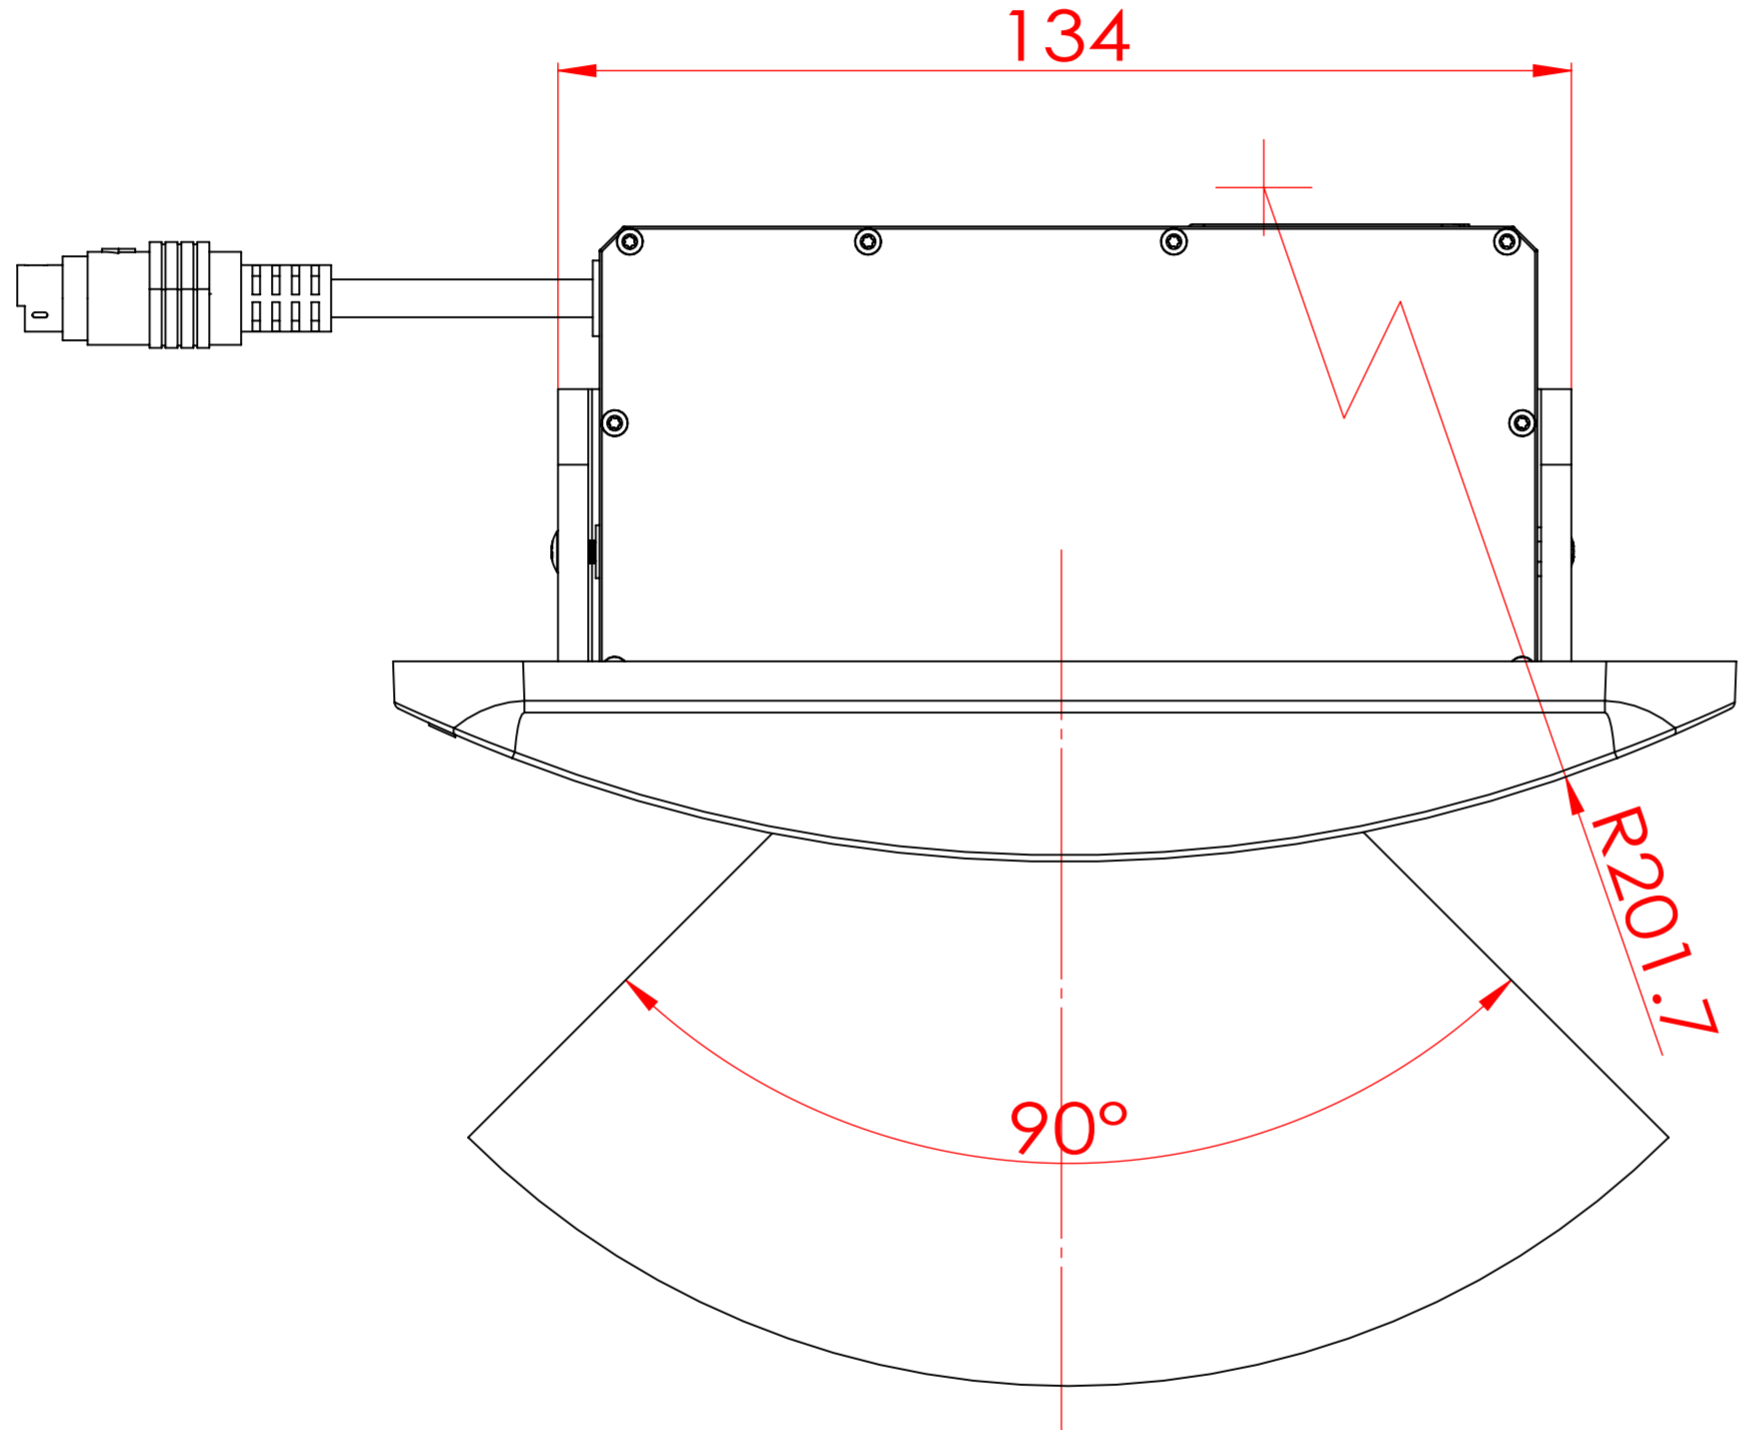

SCALE:1/2

SCALE:1/2

Part Volume : mm³ - Part Weight : gr

THIS DRAWING IS THE PROPERTY OF BEA AND MAY NOT BE REPRODUCED WITHOUT WRITTEN AGREEMENT

MODIFICATIONS LIST						
Date :	By :	Description :	Ver :	Rev :		
2021/09/15	JYU	Change logo and product name, release as version 01 for product sl	-	-		
-	-	-	-	-		
-	-	-	-	-		
-	-	-	-	-		

	PROD. NAME : E465 FLATSCAN SL TITLE : ASSY PRODUCT GENERAL TOLERANCE : -				DRAWER : WGY DATE : 08/08/16	
	MATERIAL : - TREATMENT : -				VERIFIED	APPROVED
Objct Ver.Obj Doc. Rev.Doc. Scale Size				1:1 A2		
PAGE: 1 / 1						