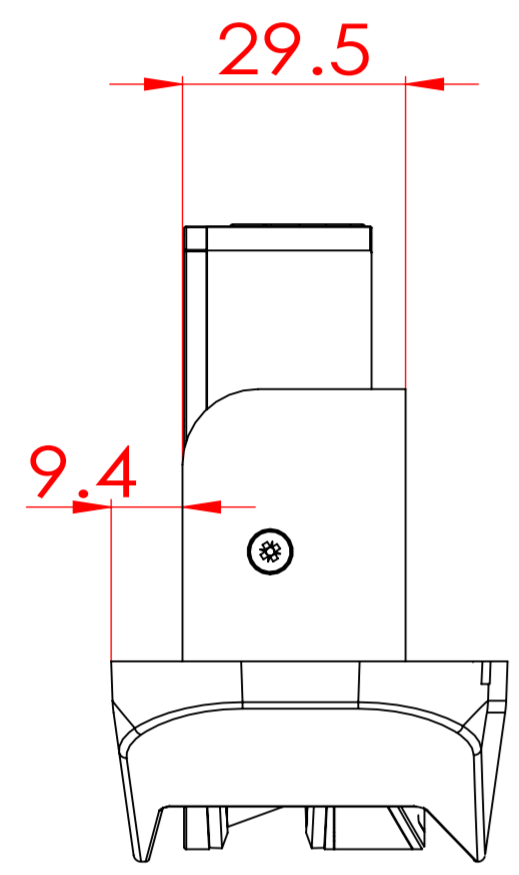

SCALE:1/2

SCALE:1/2

Part Volume : mm³ - Part Weight : gr

THIS DRAWING IS THE PROPERTY OF BEA AND MAY NOT BE REPRODUCED WITHOUT WRITTEN AGREEMENT

MODIFICATIONS LIST						
Date :	By :	Description :	Ver :	Rev :		
2021/09/15	JYU	Change logo and product name, release as version 01 for product sl	-	-		
-	-	-	-	-		
-	-	-	-	-		
-	-	-	-	-		

	PROD. NAME : E465 FLATSCAN SL TITLE : ASSY PRODUCT GENERAL TOLERANCE : -				DRAWER : WGY DATE : 08/08/16	
	MATERIAL : - TREATMENT : -				VERIFIED	APPROVED
Objct Ver.Obj Doc. Rev.Doc. Scale Size				1:1 A2		
PAGE: 1 / 1						